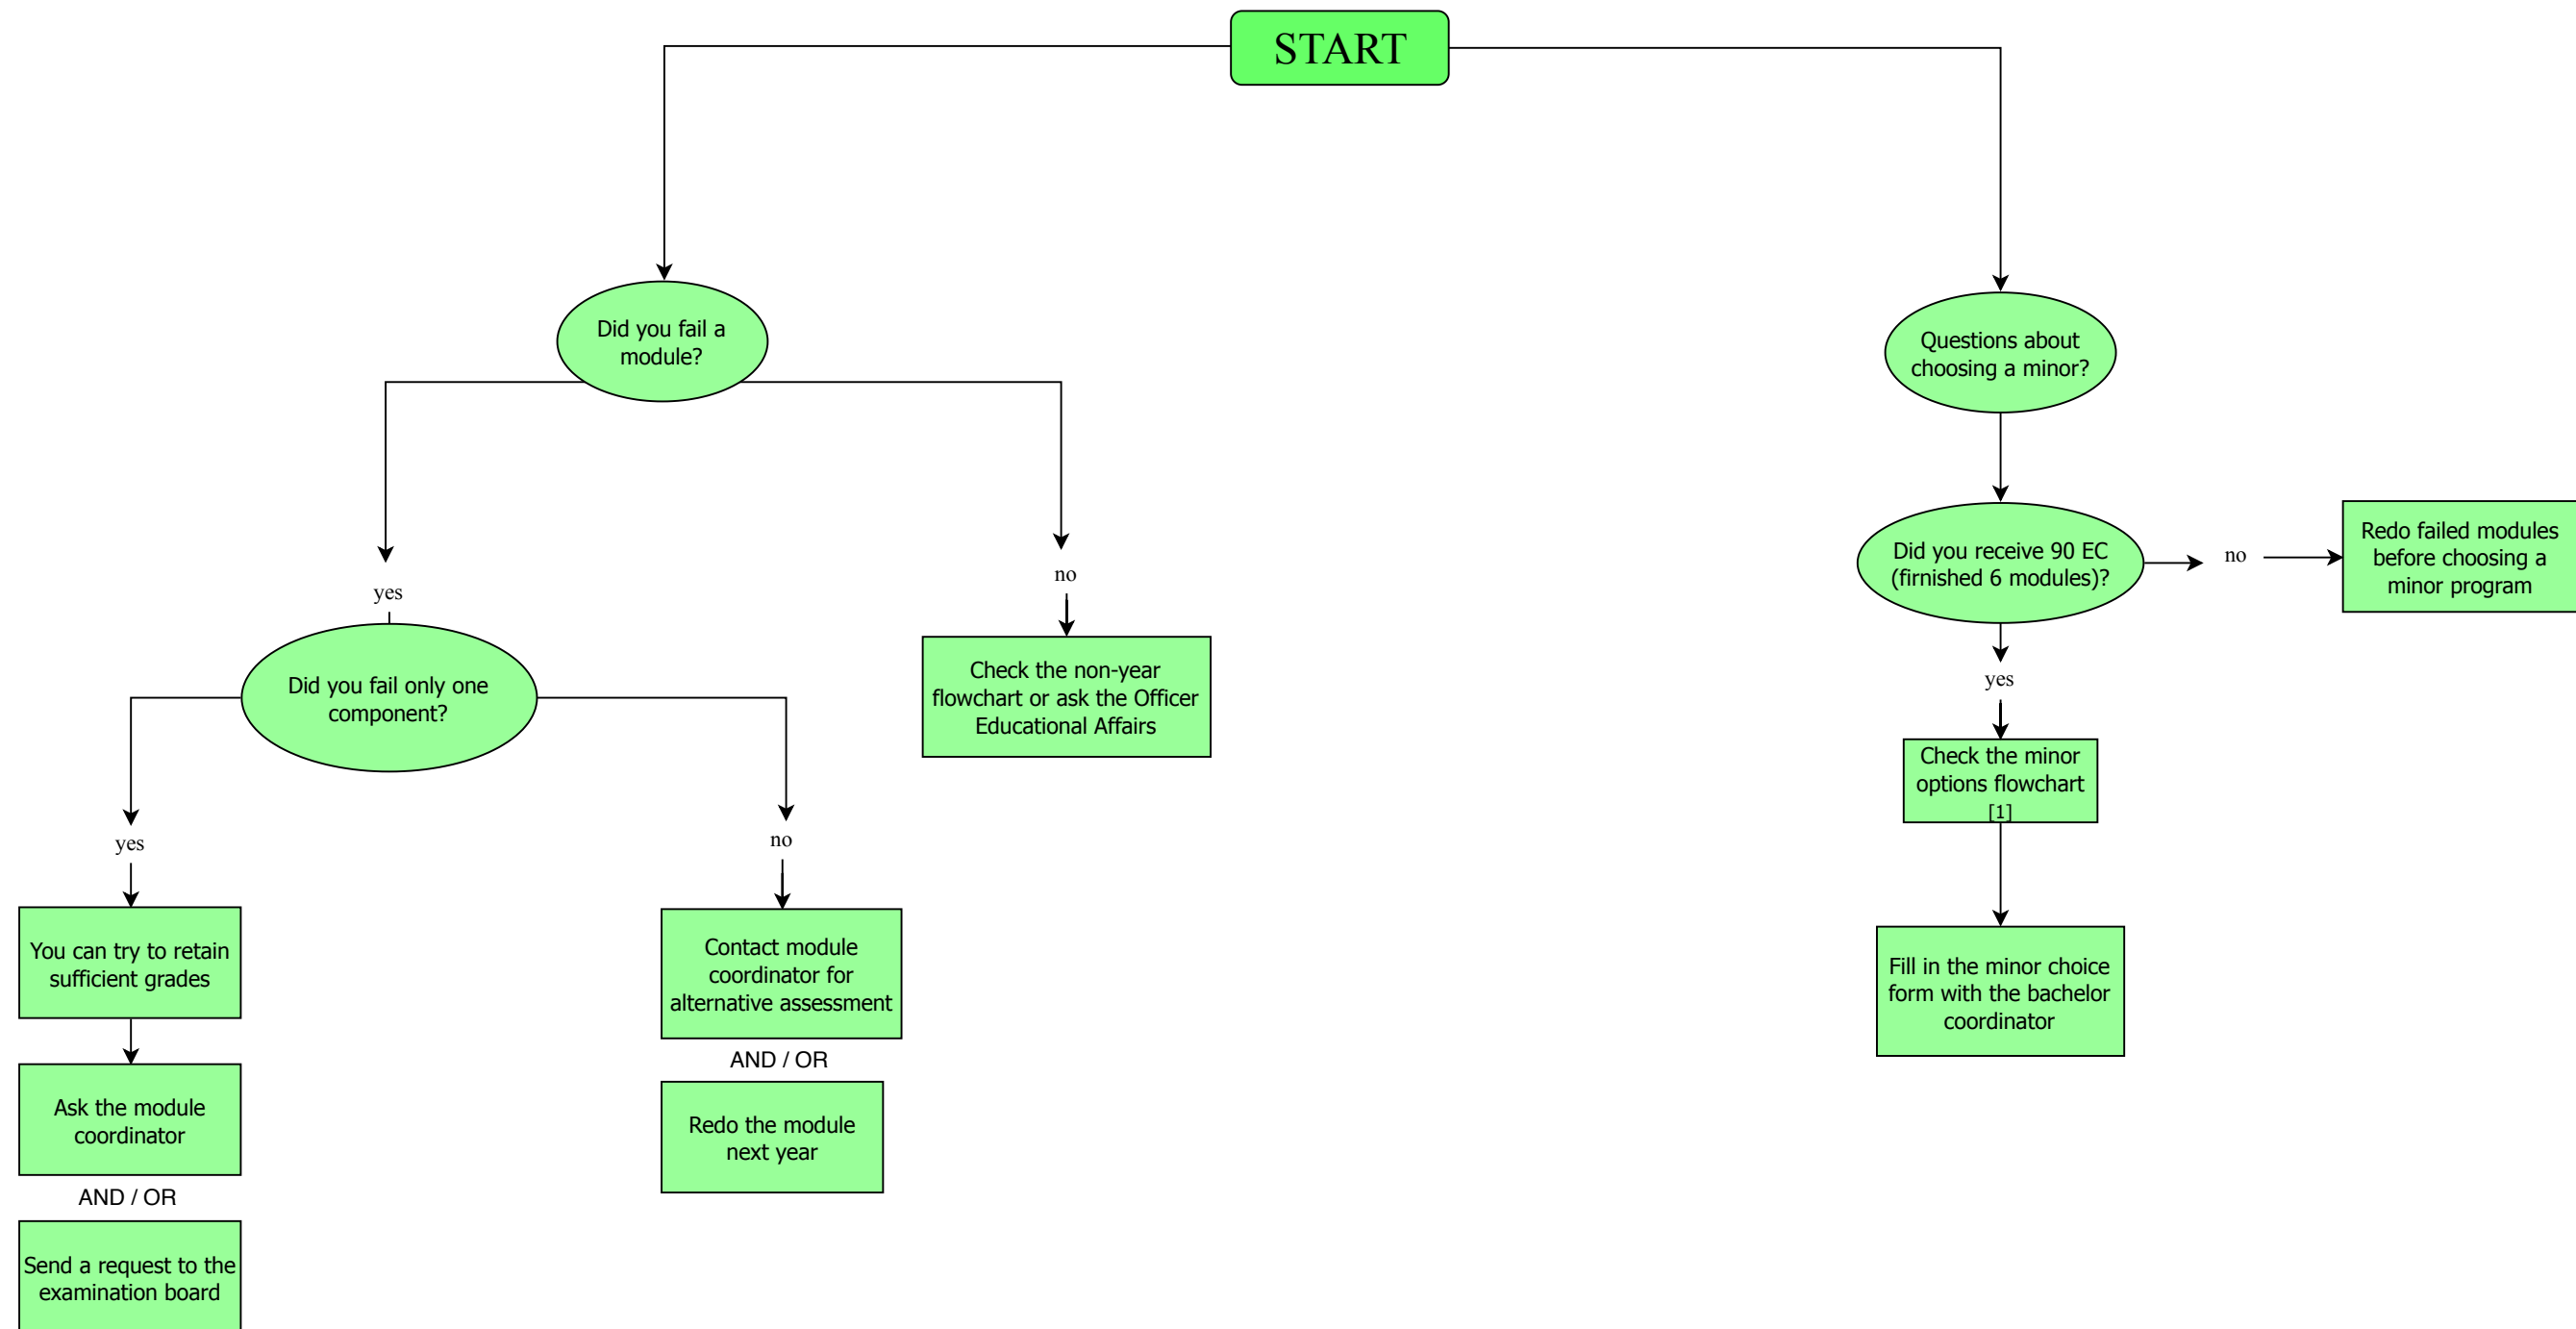

Creative Technology Year 2 Flowchart

Notes
 1. <https://www.proto.utwente.nl/page/minor-overview>

Version 2.0
 Last update: 2019 April 13th

See most up to date version:
<https://www.proto.utwente.nl/page/flowcharttotal>