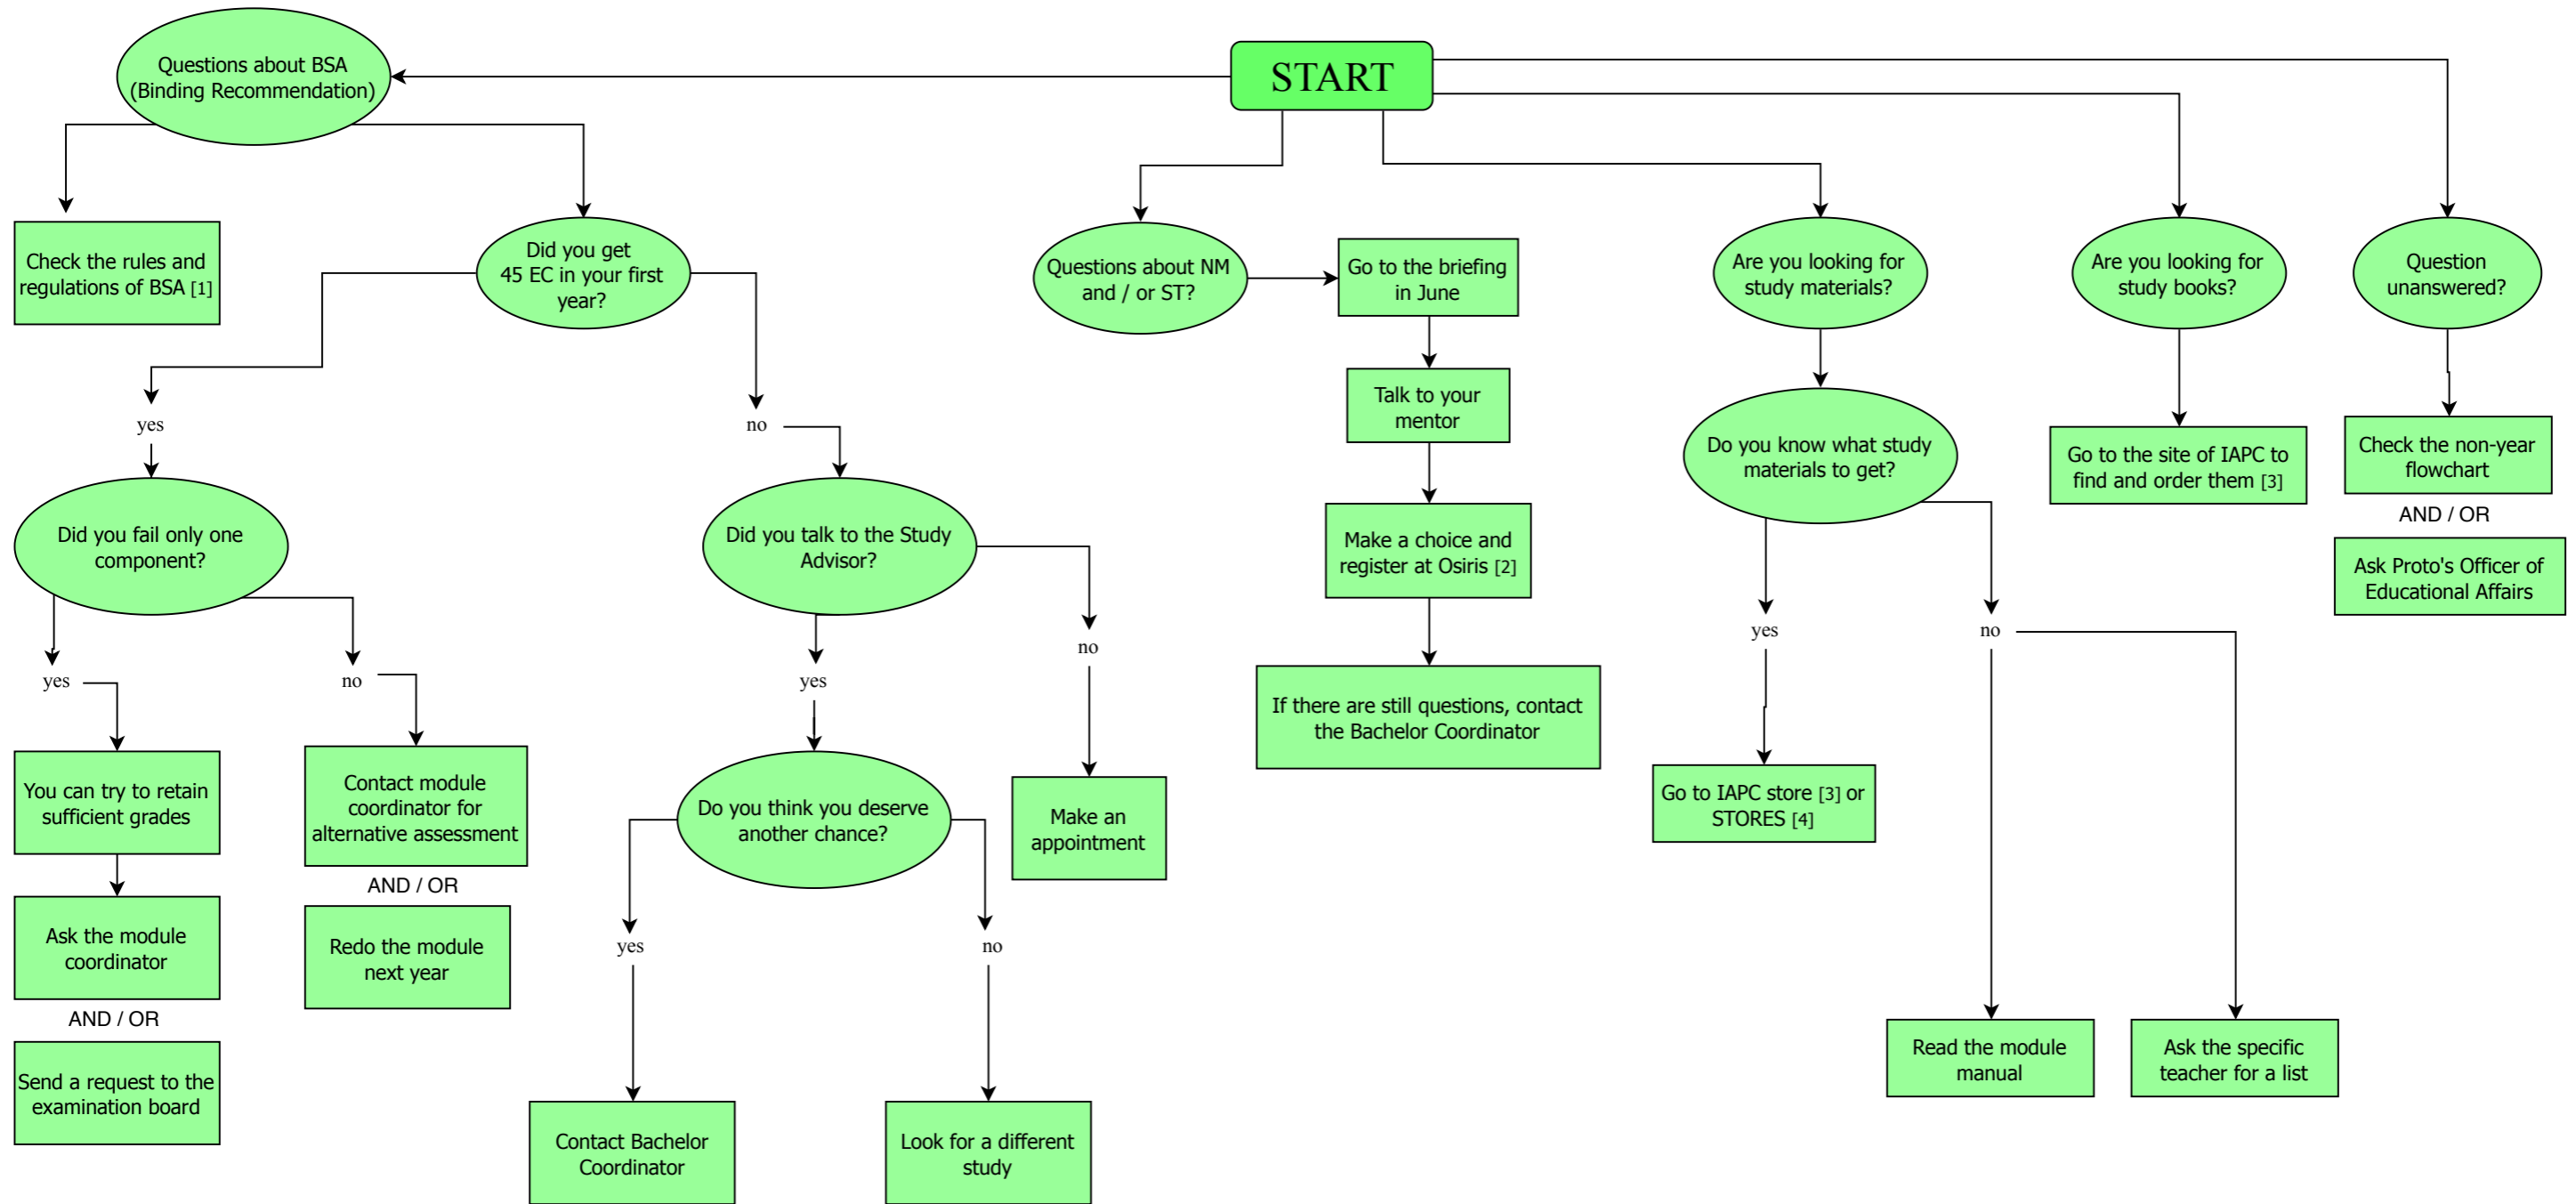

Creative Technology Year 1 Flowchart

Notes
 1. utwente.nl/en/ces/sacc/regulations/bsa
 2. <https://osiris.utwente.nl/student/Inschrijven.do>
 3. <https://iapc.itdepartment.nl/>
 4. <https://www.scintilla.utwente.nl/nl/stores>